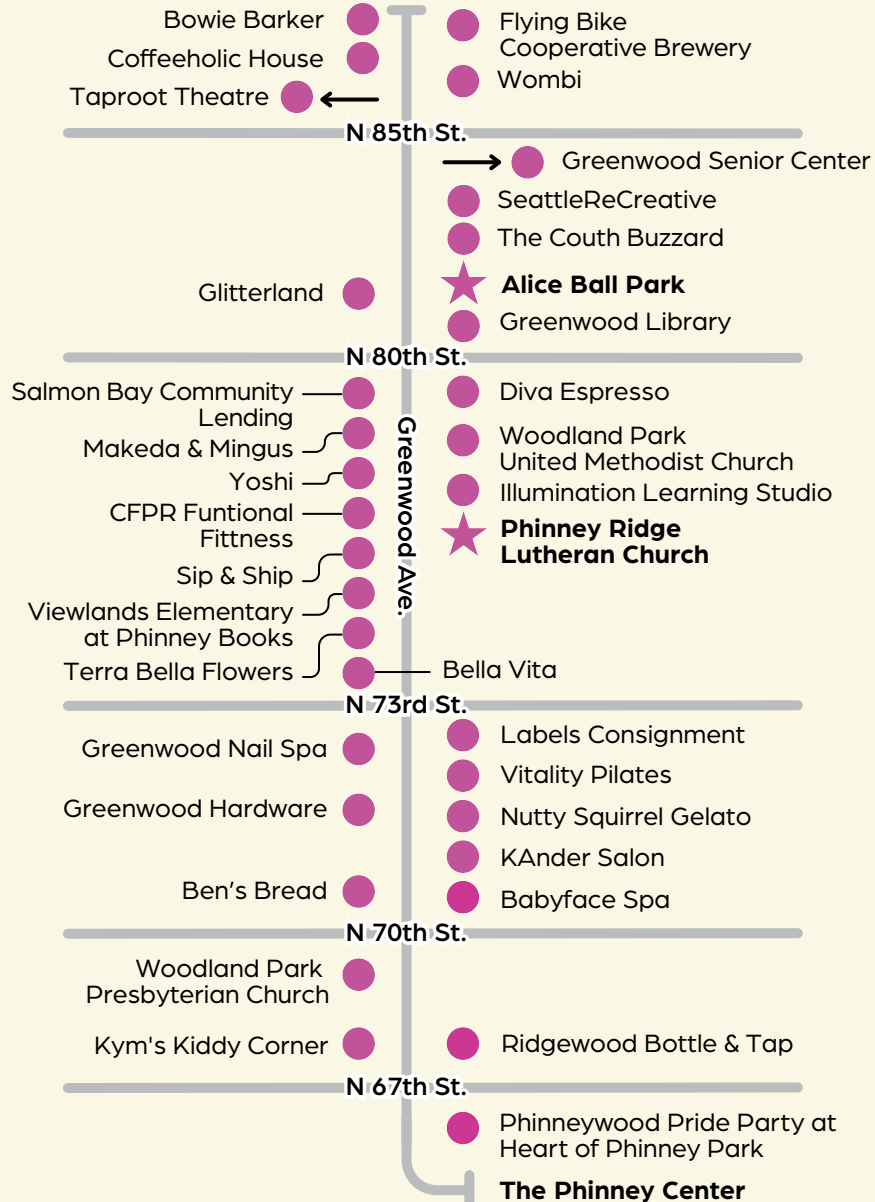

Senior Pride Parade

9:45am | Greenwood Senior Center

Meet at the Greenwood Senior Center for a group walk and celebration along the hop route!

Drag Queen Storytime

11am | Greenwood Library

Devereaux Royale is a celebrated Seattle-based drag performer and prominent figure in the Pacific Northwest queer arts community, She's also the daughter of the legendary RuPaul's Drag Race icon, Latrice Royale!

Whozyamama Trio

12-1pm | Alice Ball Park

Whozyamama Trio is the Cajun music duo of Claudette Boudreaux on accordion, Tami Allen on fiddle, joined by Linda Wilson on guitar. They bring the vibrant traditions of Louisiana to life with soulful French vocals and authentic melodies.

Sponsored by Seattle Folklore Society and Valhalla Sandwiches

Redeem map for a Zoo ticket!

Kids with 6+ stamps can exchange their maps for a single Woodland Park Zoo ticket at the PNA Booth at Heart of Phinney Park, or in front of Mechanics Bank (7307 Greenwood Ave N) from 12:30-1:30pm. Look for the guy in the rainbow cowboy hat!

Hop Route

- ★ **Alice Ball Park**
 - The Ladies Room
 - Kong Academy
 - Phinney Veterinary
 - Childish Things
 - Snapdoodle Toys
 - Center For Spiritual Living Seattle
 - Half Moon Boulderling
 - Whiskers Lodge
 - Windermere Real Estate
 - Slow Dog